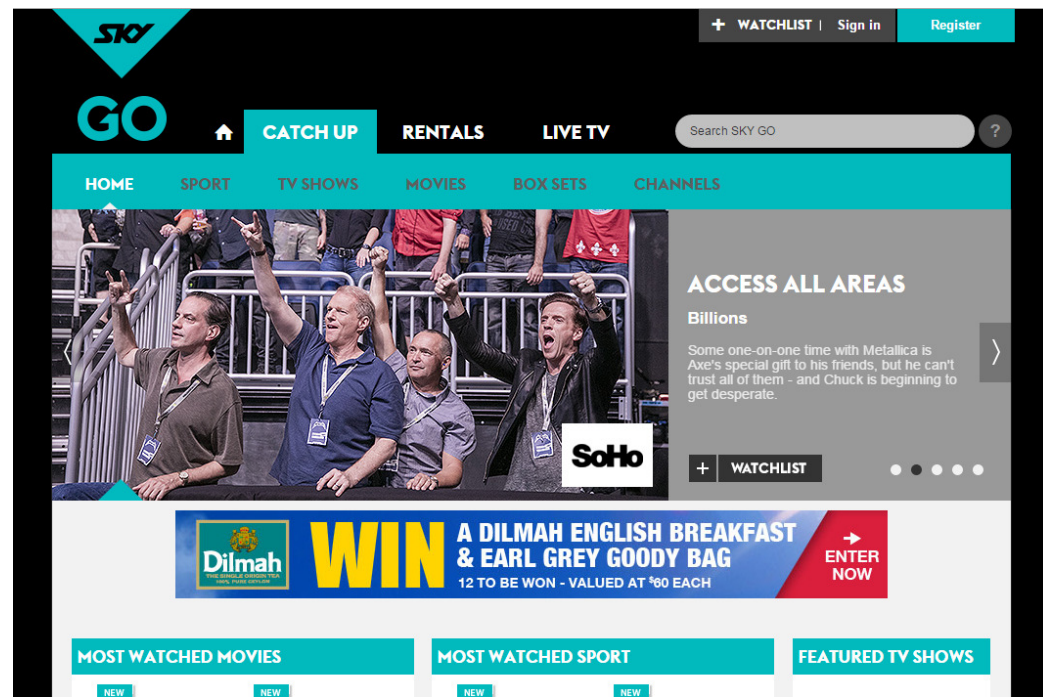

SITE PROFILES

www.skygo.co.nz

The place to watch all your favourite SKY shows whenever and wherever you want.

Technical Specs: 728 x 90, 160 x 600